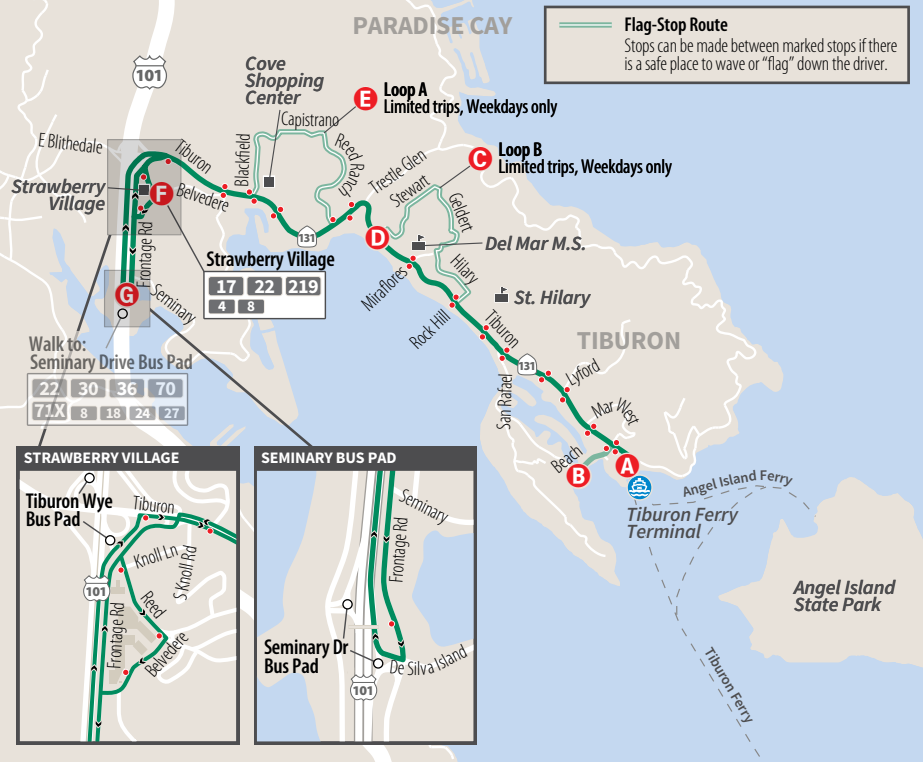

Monday-Friday

Westbound to Strawberry Village

	A	B	C	D	E	F	G
AM	6:45	6:47	-	6:54	-	7:00	-
	7:41	-	-	7:51	-	8:03	-
	8:27	8:29	-	8:36	-	8:46	8:48
	8:59	9:01	-	9:08	-	9:18	9:20
	9:27	9:29	-	9:36	-	9:46	9:48
	10:08	-	-	10:14	-	10:20	10:22
	10:43	-	-	10:49	-	10:55	10:57
	11:18	-	-	11:24	-	11:30	11:32
	11:53	-	-	11:59	-	12:05	12:07
PM	12:34	-	-	12:40	-	12:46	12:48
	1:08	-	-	1:14	-	1:20	1:22
	1:38	-	-	1:44	-	1:54	1:56
	2:14	-	-	2:20	-	2:30	2:32
	2:56	-	-	3:02	-	3:18	3:20
	3:47	3:49	-	3:56	-	4:08	4:10
	4:27	4:29	-	4:36	-	4:48	4:50
1	4:55	-	4:59	-	5:07	5:18	5:20
	5:27	5:29	-	5:36	-	5:48	5:50
1	5:55	-	5:59	-	6:07	6:18	6:20
	6:27	6:29	-	6:36	-	6:48	-
1	7:00	-	7:04	-	7:12	7:23	7:25
1	8:00	-	8:04	-	8:12	8:20	-

1 Trips are timed to the Tiburon Ferry and operate as Route 219F

Eastbound to Tiburon

	F	G	E	D	C	A
AM	6:18	-	-	6:24	-	6:30
1	7:14	-	7:19	-	7:28	7:40
	7:45	7:47	-	7:55	-	8:05
1	8:06	-	8:14	-	8:23	8:35
	8:46	8:48	-	8:56	-	9:02
	9:18	9:20	-	9:28	-	9:34
	9:46	9:48	-	9:56	-	10:02
	10:20	10:22	-	10:30	-	10:36
	10:55	10:57	-	11:05	-	11:11
	11:30	11:32	-	11:40	-	11:46
PM	12:05	12:07	-	12:15	-	12:21
	12:46	12:48	-	12:56	-	1:02
	1:20	1:22	-	1:30	-	1:36
	1:54	1:56	-	2:04	-	2:10
	2:30	2:32	-	2:40	-	2:46
	3:18	3:20	-	3:28	-	3:38
	3:38	3:40	-	3:48	-	3:58
	4:08	4:10	-	4:18	-	4:28
	4:48	4:50	-	4:58	-	5:08
	5:18	5:20	-	5:28	-	5:38
	5:48	5:50	-	5:58	-	6:08
	6:18	6:20	-	6:28	-	6:38
	7:23	7:25	-	7:33	-	7:39

1 Trips are timed to the Tiburon Ferry and operate as Route 219F

Saturday/Sunday/Holiday

Westbound to Strawberry

	A	D	F	G
AM	8:06	8:12	8:18	8:20
	8:41	8:47	8:53	8:55
	9:16	9:22	9:28	9:30
	9:51	9:57	10:03	10:05
	10:26	10:32	10:38	10:40
	11:01	11:07	11:13	11:15
	11:36	11:42	11:48	11:50
PM	12:11	12:17	12:23	12:25
	12:46	12:52	12:58	1:00
	1:21	1:27	1:33	1:35
	1:56	2:02	2:08	2:10
	2:31	2:37	2:43	2:45
	3:06	3:12	3:18	3:20
	3:41	3:47	3:53	3:55
	4:16	4:22	4:28	4:30
	4:51	4:57	5:03	5:05
	5:26	5:32	5:38	5:40
	6:01	6:07	6:13	6:15
	6:36	6:42	6:48	6:50
	7:11	7:17	7:23	7:25
	7:46	7:52	7:58	-

Eastbound to Tiburon

	F	G	D	A
AM	7:43	7:45	7:53	7:59
	8:18	8:20	8:28	8:34
	8:53	8:55	9:03	9:09
	9:28	9:30	9:38	9:44
	10:03	10:05	10:13	10:19
	10:38	10:40	10:48	10:54
	11:13	11:15	11:23	11:29
	11:48	11:50	11:58	12:04
PM	12:23	12:25	12:33	12:39
	12:58	1:00	1:08	1:14
	1:33	1:35	1:43	1:49
	2:08	2:10	2:18	2:24
	2:43	2:45	2:53	2:59
	3:18	3:20	3:28	3:34
	3:53	3:55	4:03	4:09
	4:28	4:30	4:38	4:44
	5:03	5:05	5:13	5:19
	5:38	5:40	5:48	5:54
	6:13	6:15	6:23	6:29
	6:48	6:50	6:58	7:04
	7:23	7:25	7:33	7:39