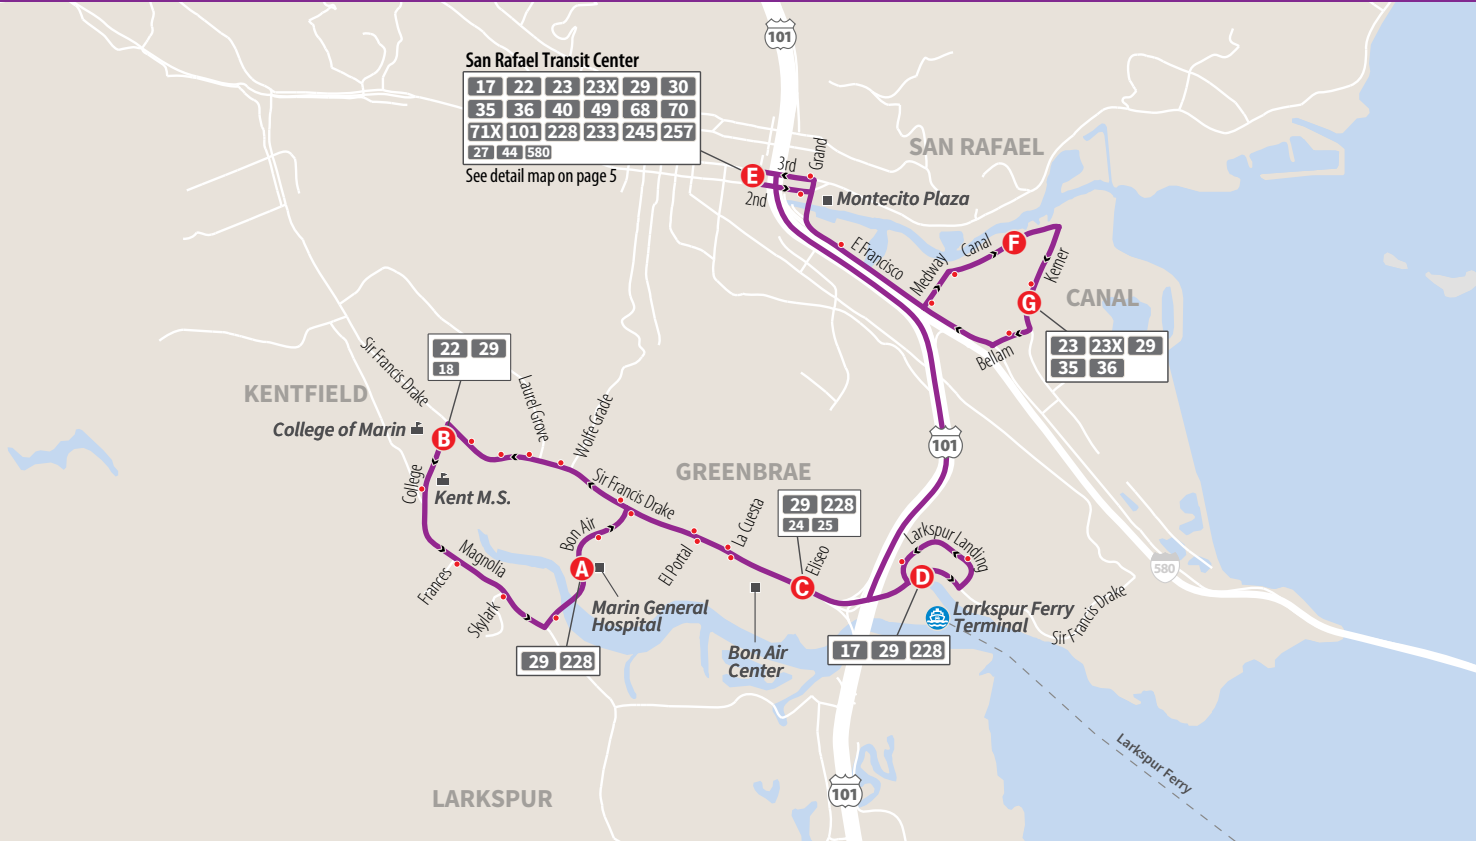

See pages 16-17 for schedules

Monday-Friday

Eastbound to Canal

	A Marin General Hospital	C Sir Francis Drake Bl & Eliseo Dr	D E Sir Francis Drake Blvd & Larkspur Landing	E Arrive San Rafael Transit Center	F Depart San Rafael Transit Center	G Canal St & Sonoma St	H Kemer Blvd & Larkspur St	I Route 23X Eastbound San Rafael Transit Center
AM	6:36	6:44	6:47	6:55	7:00	7:08	7:12	7:25
	7:36	7:44	7:47	7:55	8:00	8:08	8:12	8:25
	8:36	8:44	8:47	8:55	9:00	9:08	9:12	9:25
	9:36	9:44	9:47	9:55	10:00	10:08	10:12	10:25
PM	-	-	-	-	2:00	2:08	2:12	2:25
	2:36	2:44	2:47	2:55	3:00	3:08	3:12	3:25
	3:36	3:44	3:47	3:55	4:00	4:08	4:12	4:25
	4:36	4:44	4:47	4:55	5:00	5:08	5:12	5:25
	5:36	5:44	5:47	5:55	6:00	6:08	6:12	6:25
	6:36	6:44	6:47	6:55	7:00	7:08	7:12	7:25
	7:36	7:44	7:47	7:55	8:00	8:08	8:12	-
	8:36	8:44	8:47	8:55	9:00	9:08	9:12	-

I Route continues to the San Rafael Transit Center and Fairfax Manor as Route 23X

Westbound to Marin General Hospital

	E Route 23X Eastbound San Rafael Transit Center	F Route 23X Eastbound Canal St & Sonoma St	G Kemer Blvd & Larkspur St	H Arrive San Rafael Transit Center	I Depart San Rafael Transit Center	J E Sir Francis Drake & Larkspur Landing	K Sir Francis Drake Bl & Eliseo Dr	L College Av at College of Marin	M Marin General Hospital
AM	6:30	6:38	6:42	6:55	7:00	7:07	7:12	7:17	7:26
	7:30	7:38	7:42	7:55	8:00	8:07	8:12	8:17	8:26
	8:30	8:38	8:42	8:55	9:00	9:07	9:12	9:17	9:26
	9:30	9:38	9:42	9:55	-	-	-	-	-
PM	-	-	-	-	2:00	2:07	2:12	2:17	2:25
	2:30	2:38	2:42	2:55	3:00	3:07	3:12	3:17	3:25
	3:30	3:38	3:42	3:55	4:00	4:07	4:12	4:17	4:25
	4:30	4:38	4:42	4:55	5:00	5:07	5:12	5:17	5:25
	5:30	5:38	5:42	5:55	6:00	6:07	6:12	6:17	6:25
	6:30	6:38	6:42	6:55	7:00	7:07	7:12	7:17	7:25
	7:30	7:38	7:42	7:55	8:00	8:07	8:12	8:17	8:25

J Route originates from the San Rafael Transit Center as Route 23X