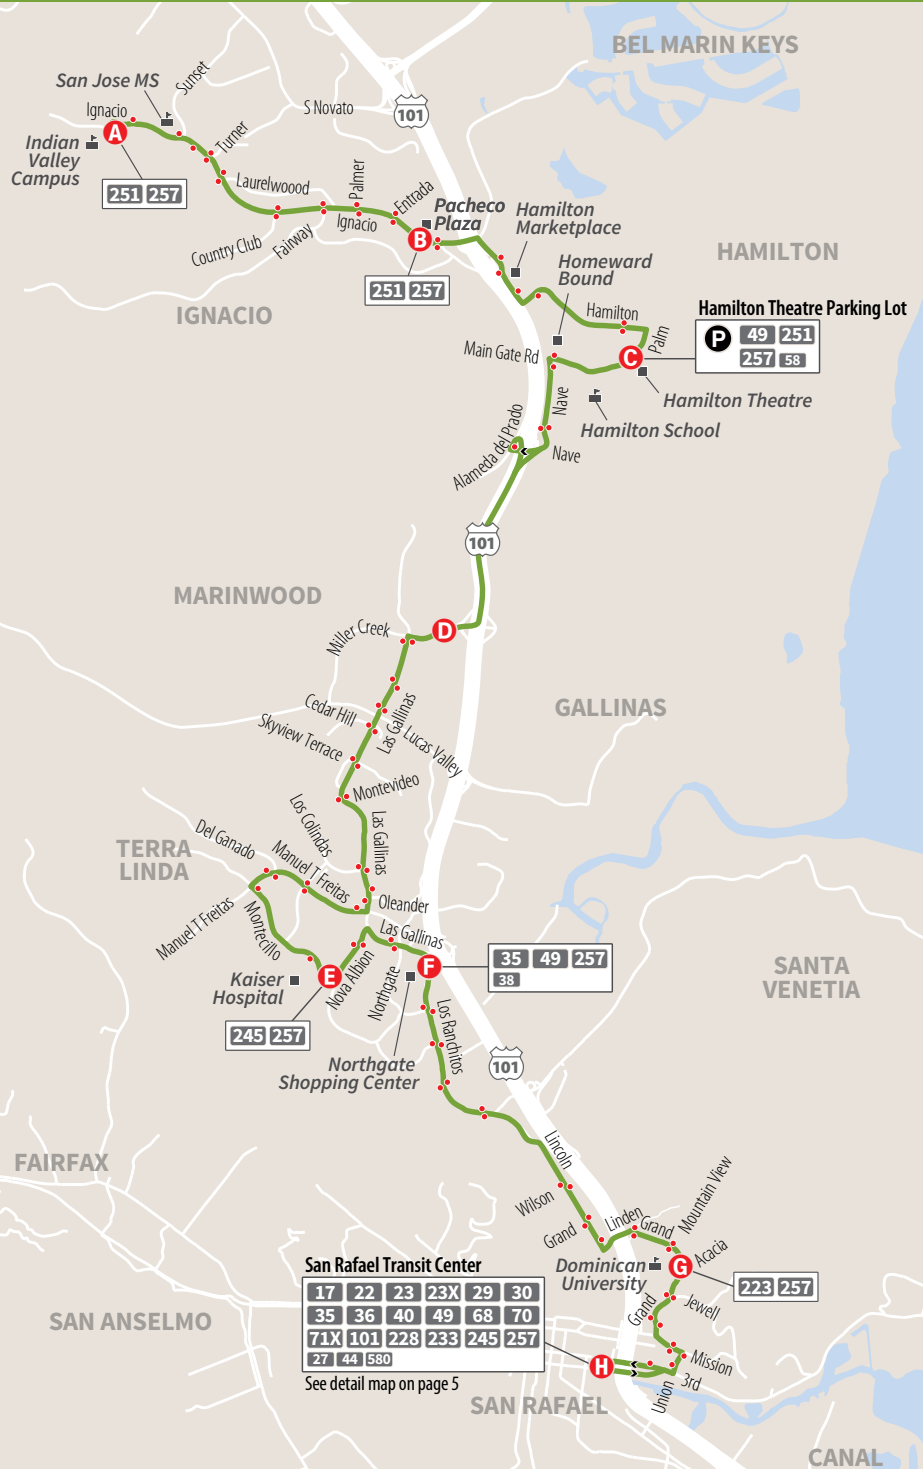

Monday-Friday

Southbound to San Rafael

	Indian Valley Campus A	Ignacio Blvd at Pacheco Plaza B	Hamilton Theatre Parking Lot C	Miller Creek Rd & Marinwood Av D	Kaiser Hospital Montecillo Rd at Lot A E	Las Gallinas Av at Northgate Mall F	Dominican University Grand Av & Acacia Av G	San Rafael Transit Center H
AM	6:30	6:36	6:42	6:48	7:01	7:06	7:15	7:25
	7:30	7:36	7:42	7:48	8:01	8:06	8:15	8:25
	8:30	8:36	8:42	8:48	9:01	9:06	9:15	9:25
	9:30	9:36	9:42	9:48	10:01	10:06	10:15	10:25
	10:30	10:36	10:42	10:48	11:01	11:06	11:15	11:25
	11:30	11:36	11:42	11:48	12:01	12:06	12:15	12:25
PM	12:30	12:36	12:42	12:48	1:01	1:06	1:15	1:25
	1:30	1:36	1:42	1:48	2:01	2:06	2:15	2:25
	2:30	2:36	2:42	2:48	3:01	3:06	3:15	3:25
	3:30	3:36	3:42	3:48	4:01	4:06	4:15	4:25
	4:30	4:36	4:42	4:48	5:01	5:06	5:15	5:25
	5:30	5:36	5:42	5:48	6:01	6:06	6:15	6:25
	6:30	6:36	6:42	6:48	7:01	7:06	7:15	7:25
	7:30	7:36	7:42	7:48	8:01	8:06	8:15	8:25
	8:30	8:36	8:42	8:48	9:01	9:06	9:15	9:25
	9:30	9:36	9:42	9:48	10:01	10:06	10:15	10:25

Northbound to Indian Valley Campus

	San Rafael Transit Center H	Dominican University Grand Av & Acacia Way G	Las Gallinas Av at Northgate Mall F	Kaiser Hospital Nova Albion Way & Montecillo Rd E	Miller Creek Rd & Marinwood Av D	Hamilton Theatre Parking Lot C	Ignacio Blvd at Pacheco Plaza B	Indian Valley Campus A
AM	7:30	7:36	7:46	7:52	8:04	8:10	8:16	8:22
	8:30	8:36	8:46	8:52	9:04	9:10	9:16	9:22
	9:30	9:36	9:46	9:52	10:04	10:10	10:16	10:22
	10:30	10:36	10:46	10:52	11:04	11:10	11:16	11:22
	11:30	11:36	11:46	11:52	12:04	12:10	12:16	12:22
PM	12:30	12:36	12:46	12:52	1:04	1:10	1:16	1:22
	1:30	1:36	1:46	1:52	2:04	2:10	2:16	2:22
	2:30	2:36	2:46	2:52	3:04	3:10	3:16	3:22
	3:30	3:36	3:46	3:52	4:04	4:10	4:16	4:22
	4:30	4:36	4:46	4:52	5:04	5:10	5:16	5:22
	5:30	5:36	5:46	5:52	6:04	6:10	6:16	6:22
	6:30	6:36	6:46	6:52	7:04	7:10	7:16	7:22
	7:30	7:36	7:46	7:52	8:04	8:10	8:16	8:22
	8:30	8:36	8:46	8:52	9:04	9:10	9:16	9:22