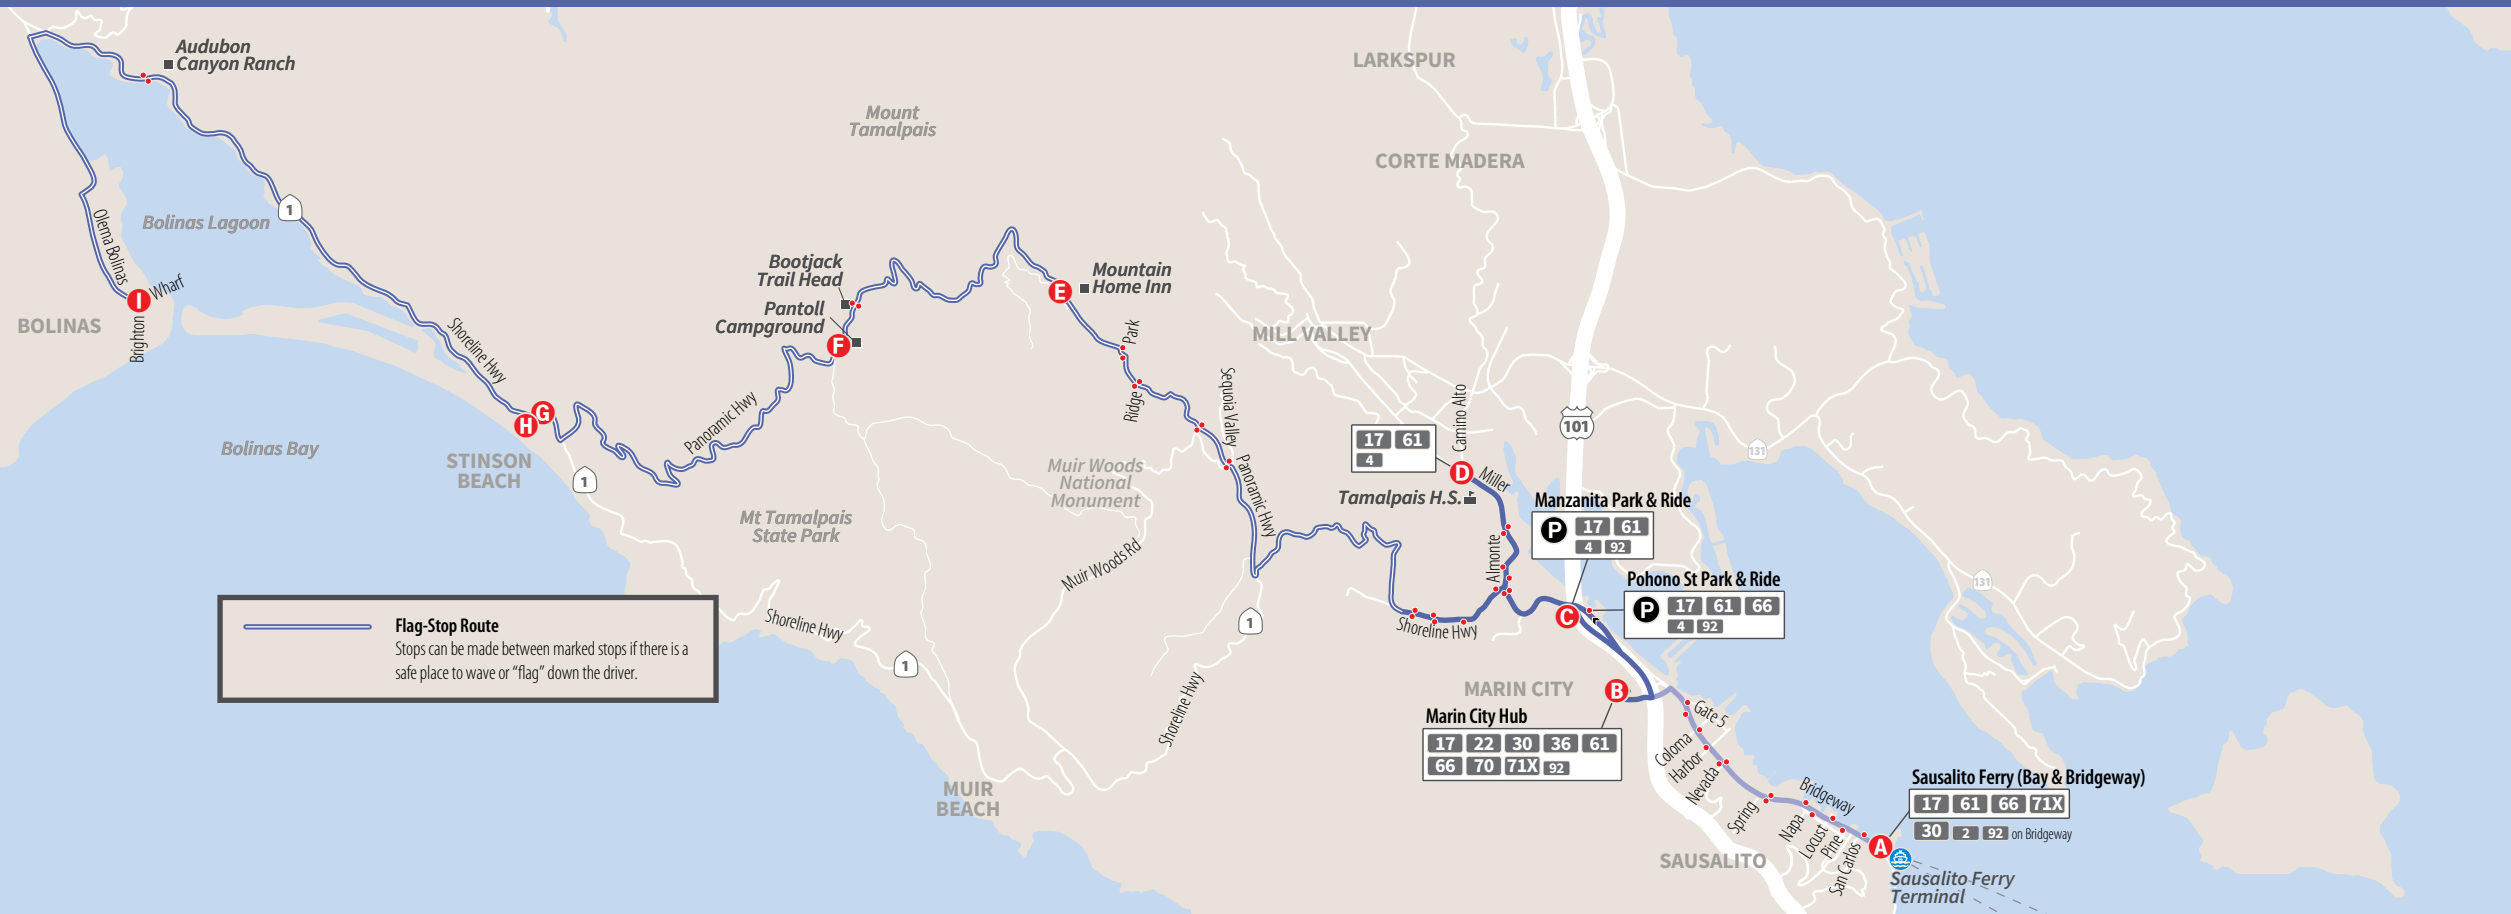

See pages 4-5 for guide to maps and schedules

Monday-Friday

Westbound to Bolinas

	B Marin City Donahue St & Terners Dr	C Manzanita Park & Ride	D Miller Av & Camino Alto	E Panoramic Hwy at Mountain Home Inn	F Panoramic Hwy at Pantoll Ranger Station	G Stinson Beach Downtown	H Stinson Beach Parking Lot	I Bolinas Brighton Ave & Wharf Rd
AM	8:20	8:25	8:35	8:57	9:06	9:19	9:21	9:35
	11:45	11:50	12:00	12:22	12:31	12:44	12:46	1:00
PM	4:05	4:10	4:20	4:42	4:51	5:04	5:06	5:20
	6:45	6:50	7:00	7:22	7:31	7:44	7:46	8:00

Eastbound to Marin City

	I Bolinas Brighton Ave & Wharf Rd	H Stinson Beach Parking Lot	G Stinson Beach Downtown	F Panoramic Hwy at Pantoll Ranger Station	E Panoramic Hwy at Mountain Home Inn	D Miller Av & Camino Alto	C Manzanita Park & Ride	B Marin City Donahue St & Terners Dr
AM	6:55	closed	7:11	7:24	7:33	7:55	8:00	8:05
	9:45	10:00	10:01	10:14	10:23	10:45	10:50	10:55
PM	2:45	3:00	3:01	3:14	3:23	3:45	3:50	3:55
	5:25	5:40	5:41	5:54	6:03	6:25	6:30	6:35

Saturday/Sunday/Holiday

Westbound to Bolinas

	A Sausalito Ferry Bay St & Bridgeway	B Marin City Donahue St & Terners Dr	C Manzanita Park & Ride	D Miller Av & Camino Alto	E Panoramic Hwy at Mountain Home Inn	F Panoramic Hwy at Pantoll Ranger Station	G Stinson Beach Downtown	H Stinson Beach Parking Lot	I Bolinas Brighton Ave & Wharf Rd
AM	-	8:20	8:25	8:34	8:55	9:04	-	9:19	9:34
1	-	10:00	10:05	10:14	10:35	10:44	-	10:59	11:14
PM	10:50	11:08	11:13	11:22	11:43	11:52	-	12:07	-
1	12:00	12:18	12:23	12:32	12:53	1:02	-	1:17	1:32
1	1:15	1:33	1:38	1:47	2:08	2:17	-	2:32	2:47
1	1:56	2:14	2:19	2:28	2:49	2:58	-	3:13	-
1	-	-	-	-	-	3:30	-	3:45	-
1	3:08	3:26	3:31	3:40	4:01	4:10	-	4:25	4:40
1	4:45	5:03	5:08	5:17	5:38	5:47	-	6:02	-
1	5:08	5:26	5:31	5:40	6:01	6:10	6:23	6:25	6:40
1	6:18	6:36	6:41	6:50	7:11	7:20	7:33	closed	7:50
1	8:35	8:53	8:58	9:07	9:28	9:37	9:50	closed	10:05

1 Trip operates from March through October ONLY

Eastbound to Sausalito Ferry Terminal

	I Bolinas Brighton Ave & Wharf Rd	H Stinson Beach Parking Lot	G Stinson Beach Downtown	F Panoramic Hwy at Pantoll Ranger Station	E Panoramic Hwy at Mountain Home Inn	D Miller Av & Camino Alto	C Manzanita Park & Ride	B Marin City Donahue St & Terners Dr	A Sausalito Ferry Bay St & Bridgeway
AM	8:35	8:50	-	9:05	9:14	9:35	9:44	9:49	-
1	9:40	9:55	-	10:10	10:19	10:40	10:49	10:54	11:06
PM	11:18	11:33	-	11:48	11:57	12:18	12:27	12:32	12:44
1	-	12:15	-	12:30	12:39	1:00	1:09	1:14	1:26
1	1:36	1:51	-	2:06	2:15	2:36	2:45	2:50	3:02
1	3:02	3:17	-	3:32	3:41	4:02	4:11	4:16	4:28
1	-	3:15	-	3:30	-	-	-	-	-
1	-	3:55	-	4:10	4:19	4:40	4:49	4:54	5:06
1	4:46	5:01	5:03	5:16	5:25	5:46	5:55	6:00	6:12
1	-	6:15	-	6:30	6:39	7:00	7:09	7:14	7:26
1	6:43	closed	7:00	7:13	7:22	7:43	7:52	7:57	8:09
1	7:56	closed	8:13	8:26	8:35	8:56	9:05	9:10	-

1 Trip operates from March through October ONLY