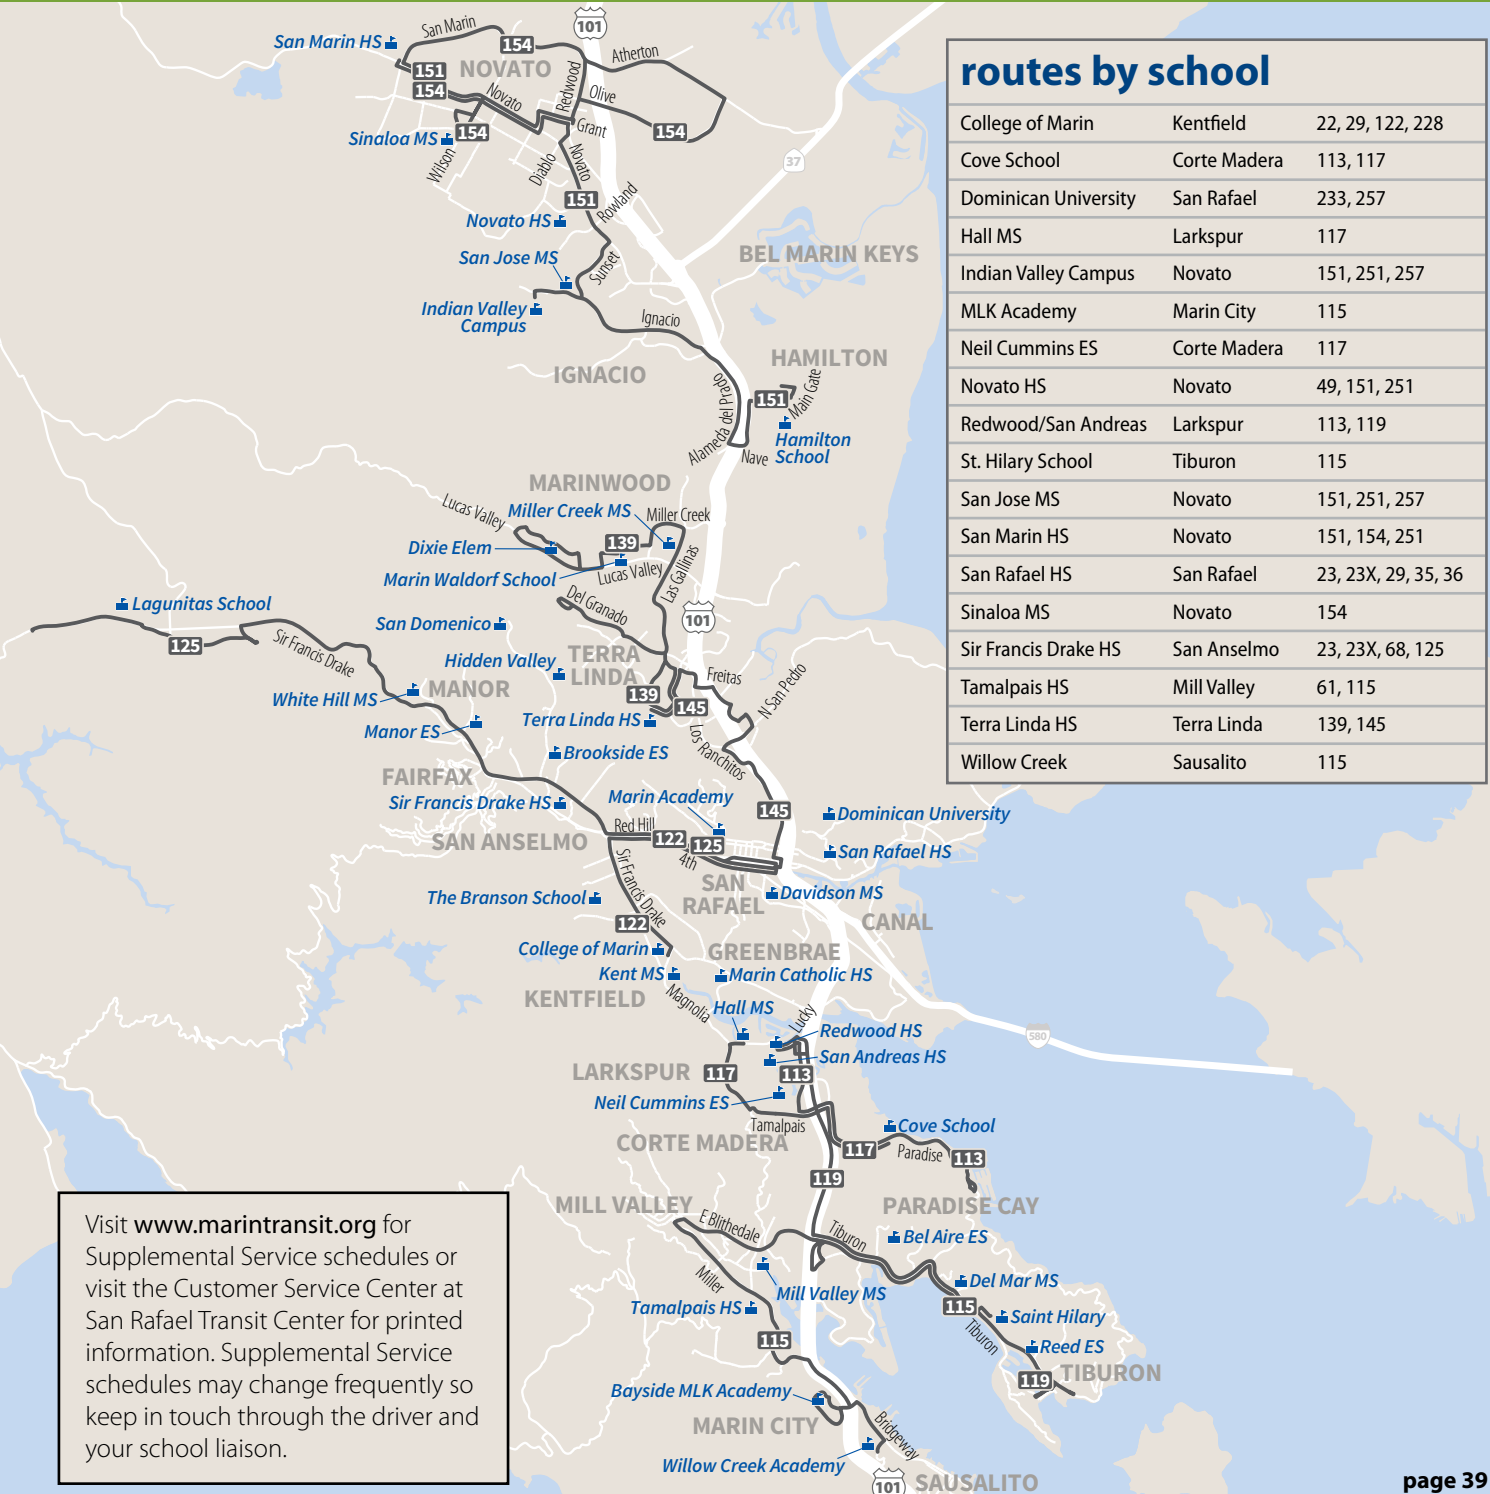

routes by school

College of Marin	Kentfield	22, 29, 122, 228
Cove School	Corte Madera	113, 117
Dominican University	San Rafael	233, 257
Hall MS	Larkspur	117
Indian Valley Campus	Novato	151, 251, 257
MLK Academy	Marin City	115
Neil Cummins ES	Corte Madera	117
Novato HS	Novato	49, 151, 251
Redwood/San Andreas	Larkspur	113, 119
St. Hilary School	Tiburon	115
San Jose MS	Novato	151, 251, 257
San Marin HS	Novato	151, 154, 251
San Rafael HS	San Rafael	23, 23X, 29, 35, 36
Sinaloa MS	Novato	154
Sir Francis Drake HS	San Anselmo	23, 23X, 68, 125
Tamalpais HS	Mill Valley	61, 115
Terra Linda HS	Terra Linda	139, 145
Willow Creek	Sausalito	115

Visit www.marintransit.org for Supplemental Service schedules or visit the Customer Service Center at San Rafael Transit Center for printed information. Supplemental Service schedules may change frequently so keep in touch through the driver and your school liaison.