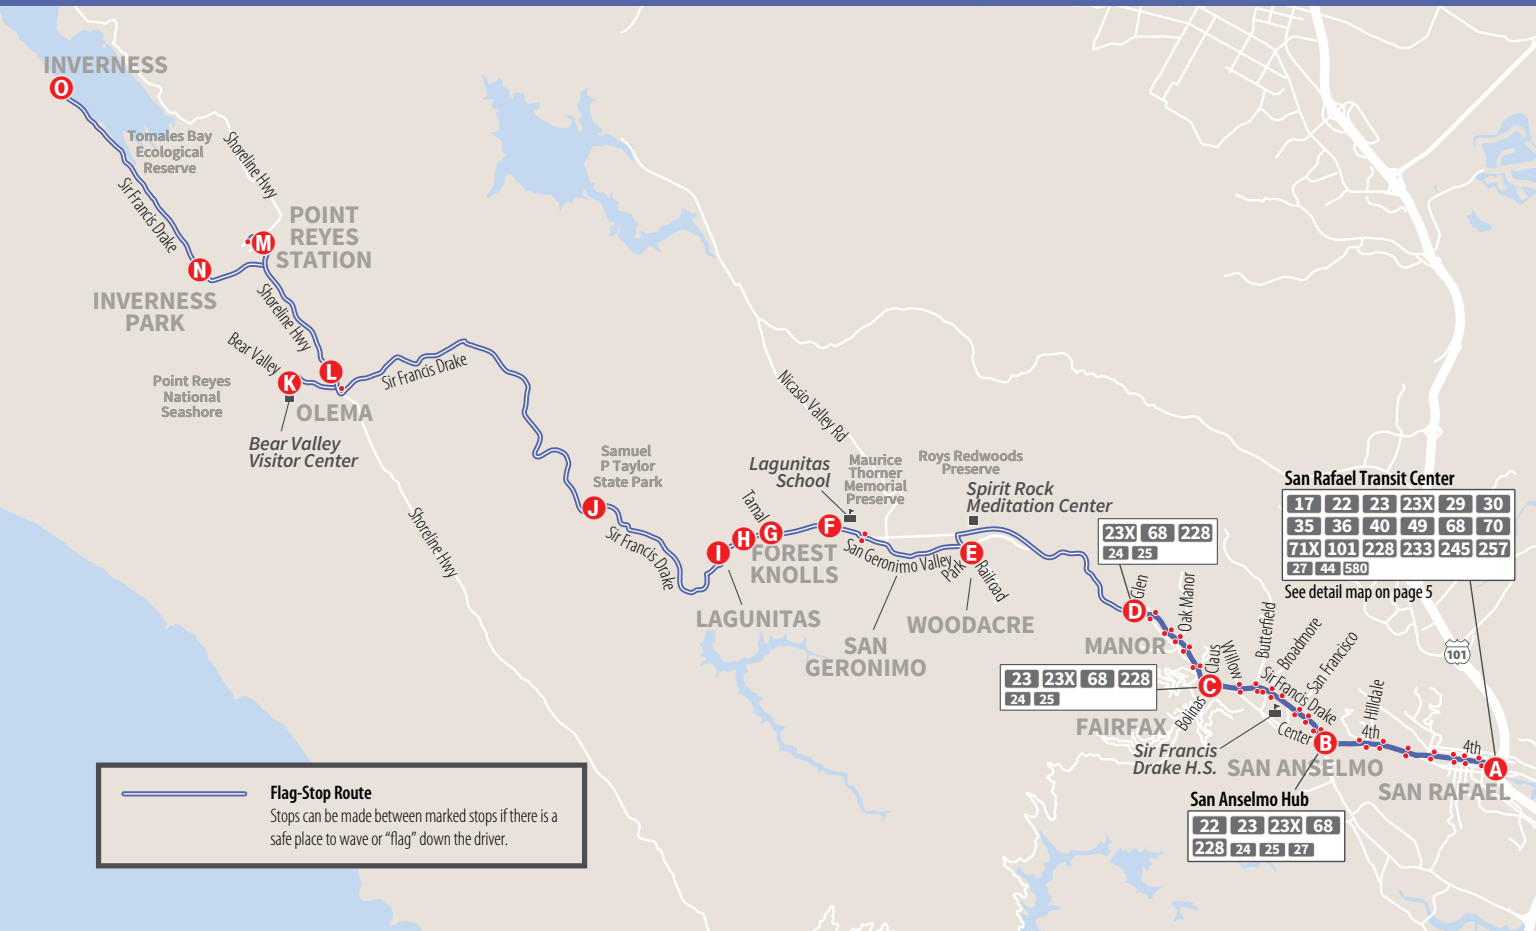

Monday-Friday

Westbound to Inverness

	San Rafael Transit Center (A)	San Anselmo Hub (B)	Fairfax (C)	Manor (D)	Woodacre (E)	San Geronimo (F)	Forest Knolls (G)	Lagunitas (H)	Lagunitas (I)	Samuel P Taylor State Park (J)	Pt Reyes Seashore (K)	Olema (L)	Pt Reyes Station (M)	Inverness Park (N)	Inverness (O)	
AM	6:45	6:58	7:12	7:19	7:23	7:28	7:32	7:33	-	8:35	8:41	8:55	8:57	9:02	9:06	9:10
	7:45	7:58	8:12	8:19	8:23	8:28	8:32	-	8:35	10:41	10:55	10:57	11:02	11:06	11:10	-
	9:45	9:58	10:12	10:19	10:23	10:28	10:32	-	10:35	10:41	10:55	10:57	11:02	11:06	11:10	-
	10:45	10:58	11:12	11:19	11:23	11:28	11:32	-	11:35	11:41	11:55	11:57	12:02	12:06	12:10	-
	11:45	11:58	12:12	12:19	12:23	12:28	12:32	12:33	-	-	-	-	-	-	-	-
PM	12:45	12:58	1:12	1:19	1:23	1:28	1:32	-	1:35	1:41	1:55	1:57	2:02	2:06	2:10	-
	1:45	1:58	2:12	2:19	2:23	2:28	2:32	-	2:35	2:41	2:55	2:57	3:02	3:06	3:10	-
	2:45	2:58	3:12	3:19	3:23	3:28	3:32	-	3:35	3:41	3:55	3:57	4:02	4:06	4:10	-
	4:45	4:58	5:12	5:19	5:23	5:28	5:32	-	5:35	5:41	5:55	5:57	6:02	6:06	6:10	-
	6:45	6:58	7:12	7:19	7:23	7:28	7:32	-	7:35	7:41	7:55	7:57	8:02	8:06	8:10	-
	7:45	7:58	8:12	8:19	8:23	8:28	8:32	8:33	-	-	-	-	-	-	-	-

Eastbound to San Rafael

	Inverness (O)	Inverness Park (N)	Pt Reyes Station (M)	Olema (L)	Pt Reyes Seashore (K)	Samuel P Taylor State Park (J)	Lagunitas (I)	Lagunitas (H)	Forest Knolls (G)	San Geronimo (F)	Woodacre (E)	Manor (D)	Fairfax (C)	San Anselmo (B)	San Rafael (A)
AM	6:16	6:21	6:24	6:30	-	6:45	6:51	6:53	6:54	6:58	7:04	7:10	7:16	7:26	7:40
	9:16	9:21	9:24	9:30	9:32	9:45	9:51	9:53	9:54	9:58	10:04	10:10	10:16	10:26	10:40
	11:16	11:21	11:24	11:30	11:32	11:45	11:51	11:53	11:54	11:58	12:04	12:10	12:16	12:26	12:40
PM	1:16	1:21	1:24	1:30	1:32	1:45	1:51	1:53	1:54	1:58	2:04	2:10	2:16	2:26	2:40
	3:16	3:21	3:24	3:30	3:32	3:45	3:51	3:53	3:54	3:58	4:04	4:10	4:16	4:26	4:40
	4:16	4:21	4:24	4:30	4:32	4:45	4:51	4:53	4:54	4:58	5:04	5:10	5:16	5:26	5:40
	6:16	6:21	6:24	6:30	6:32	6:45	6:51	6:53	6:54	6:58	7:04	7:10	7:16	7:26	7:40
	8:16	8:21	8:24	8:30	8:32	8:45	8:51	8:53	8:54	8:58	9:04	9:10	9:16	9:26	9:40
	-	-	-	-	-	-	-	9:53	9:54	9:58	10:04	10:10	10:16	10:26	10:40

Saturday/Sunday/Holiday

Westbound to Inverness