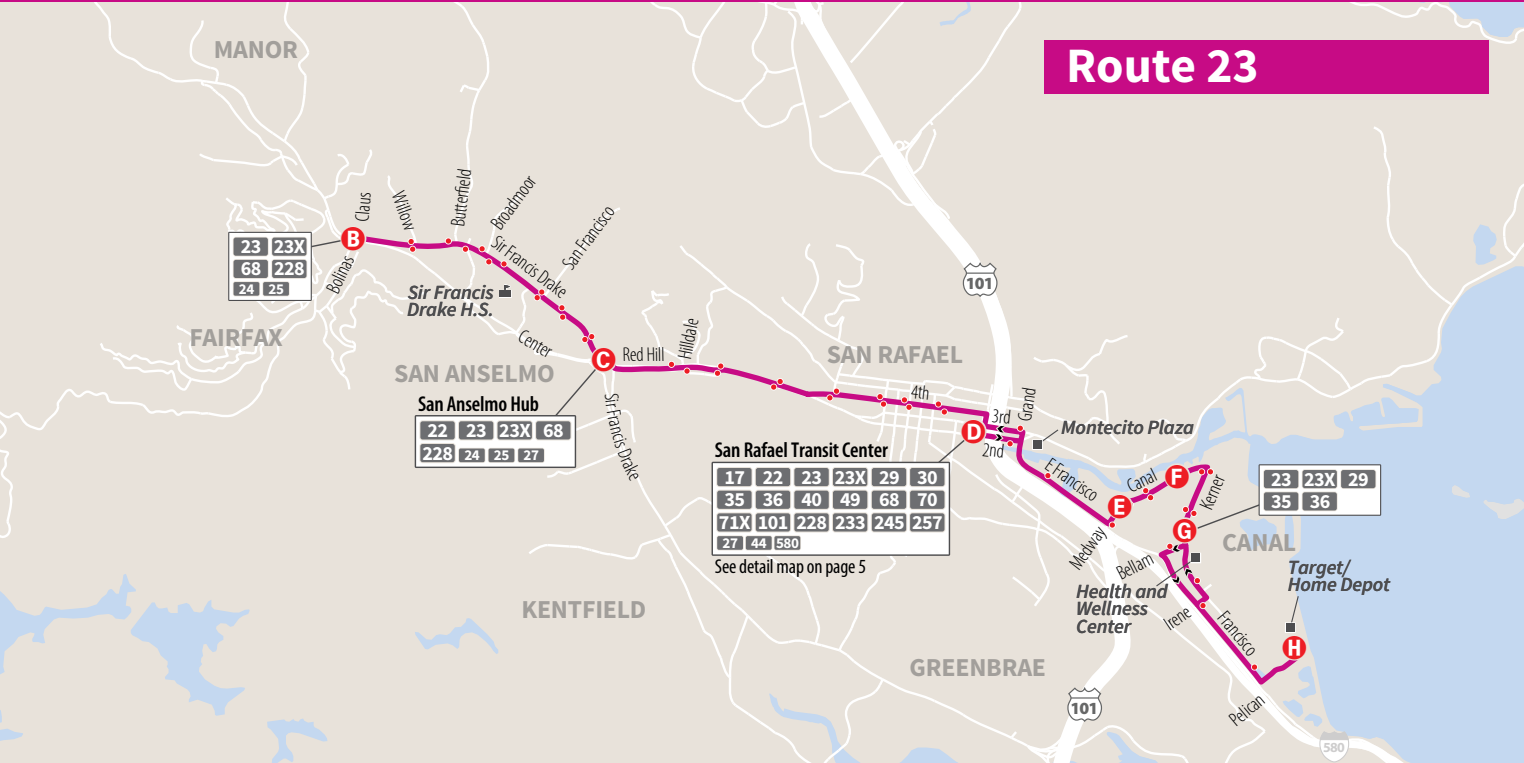

Route 23

Route 23

Route 23X

Monday-Friday

Eastbound to Canal

	Fairfax Sir Francis Drake Bl & Claus Dr	San Anselmo Hub Center Bl & Bridge Av	Arrive San Rafael Transit Center	Depart San Rafael Transit Center	Canal St & Sonoma St	Kerner Blvd & Larkspur St	Target at Shoreline Pkwy
AM	6:46	6:56	7:10	7:15	7:23	7:27	7:33
	7:46	7:56	8:10	8:15	8:23	8:27	8:33
	8:46	8:56	9:10	9:15	9:23	9:27	9:33
	9:46	9:56	10:10	10:15	10:23	10:27	10:33
	10:46	10:56	11:10	11:15	11:23	11:27	11:33
	11:46	11:56	12:10	12:15	12:23	12:27	12:33
PM	12:46	12:56	1:10	1:15	1:23	1:27	1:33
	1:46	1:56	2:10	2:15	2:23	2:27	2:33
	2:46	2:56	3:10	3:15	3:23	3:27	3:33
	3:46	3:56	4:10	4:15	4:23	4:27	4:33
	4:46	4:56	5:10	5:15	5:23	5:27	5:33
	5:46	5:56	6:10	6:15	6:23	6:27	6:33
	6:46	6:56	7:10	7:15	7:23	7:27	7:33
	7:46	7:56	8:10	8:15	8:23	8:27	8:33
	8:46	8:56	9:10	9:15	9:23	9:27	9:33

Westbound to Fairfax

	Target at Shoreline Pkwy	Kerner Blvd & Larkspur St	Medway Rd & Mill St	Arrive San Rafael Transit Center	Depart San Rafael Transit Center	San Anselmo Hub Center Bl & Bridge Av	Fairfax Broadway Blvd & Bolinas Rd
AM	5:51	5:57	6:02	6:10	6:15	6:28	6:39
	6:51	6:57	7:02	7:10	7:15	7:28	7:39
	7:51	7:57	8:02	8:10	8:15	8:28	8:39
	8:51	8:57	9:02	9:10	9:15	9:28	9:39
	9:51	9:57	10:02	10:10	10:15	10:28	10:39
	10:51	10:57	11:02	11:10	11:15	11:28	11:39
PM	11:51	11:57	12:02	12:10	12:15	12:28	12:39
	12:51	12:57	1:02	1:10	1:15	1:28	1:39
	1:51	1:57	2:02	2:10	2:15	2:28	2:39
	2:51	2:57	3:02	3:10	3:15	3:28	3:39
	3:51	3:57	4:02	4:10	4:15	4:28	4:39
	4:51	4:57	5:02	5:10	5:15	5:28	5:39
	5:51	5:57	6:02	6:10	6:15	6:28	6:39
	6:51	6:57	7:02	7:10	7:15	7:28	7:39
	7:51	7:57	8:02	8:10	8:15	8:28	8:39
	8:51	8:57	9:02	9:10	9:15	9:28	9:39
	9:51	9:57	10:02	10:10	10:15	10:28	10:39

Monday-Friday

Eastbound to Canal

	Manor Sir Francis Drake Bl & Olema Rd	Fairfax Sir Francis Drake Bl & Claus Dr	San Anselmo Hub Center Bl & Bridge Av	Arrive San Rafael Transit Center	Depart San Rafael Transit Center	Canal St & Sonoma St	Kerner Blvd & Larkspur St	Rt 29 Westbound San Rafael Transit Center
AM	6:01	6:05	6:14	6:25	6:30	6:38	6:42	6:55
	7:01	7:05	7:14	7:25	7:30	7:38	7:42	7:55
	8:01	8:05	8:14	8:25	8:30	8:38	8:42	8:55
	9:01	9:05	9:14	9:25	9:30	9:38	9:42	9:55
PM	-	-	-	-	2:30	2:38	2:42	2:55
	3:01	3:05	3:14	3:25	3:30	3:38	3:42	3:55
	4:01	4:05	4:14	4:25	4:30	4:38	4:42	4:55
	5:01	5:05	5:14	5:25	5:30	5:38	5:42	5:55
	6:01	6:05	6:14	6:25	6:30	6:38	6:42	6:55
	7:01	7:05	7:14	7:25	7:30	7:38	7:42	7:55

Route continues to the San Rafael Transit Center and Marin General as Route 29