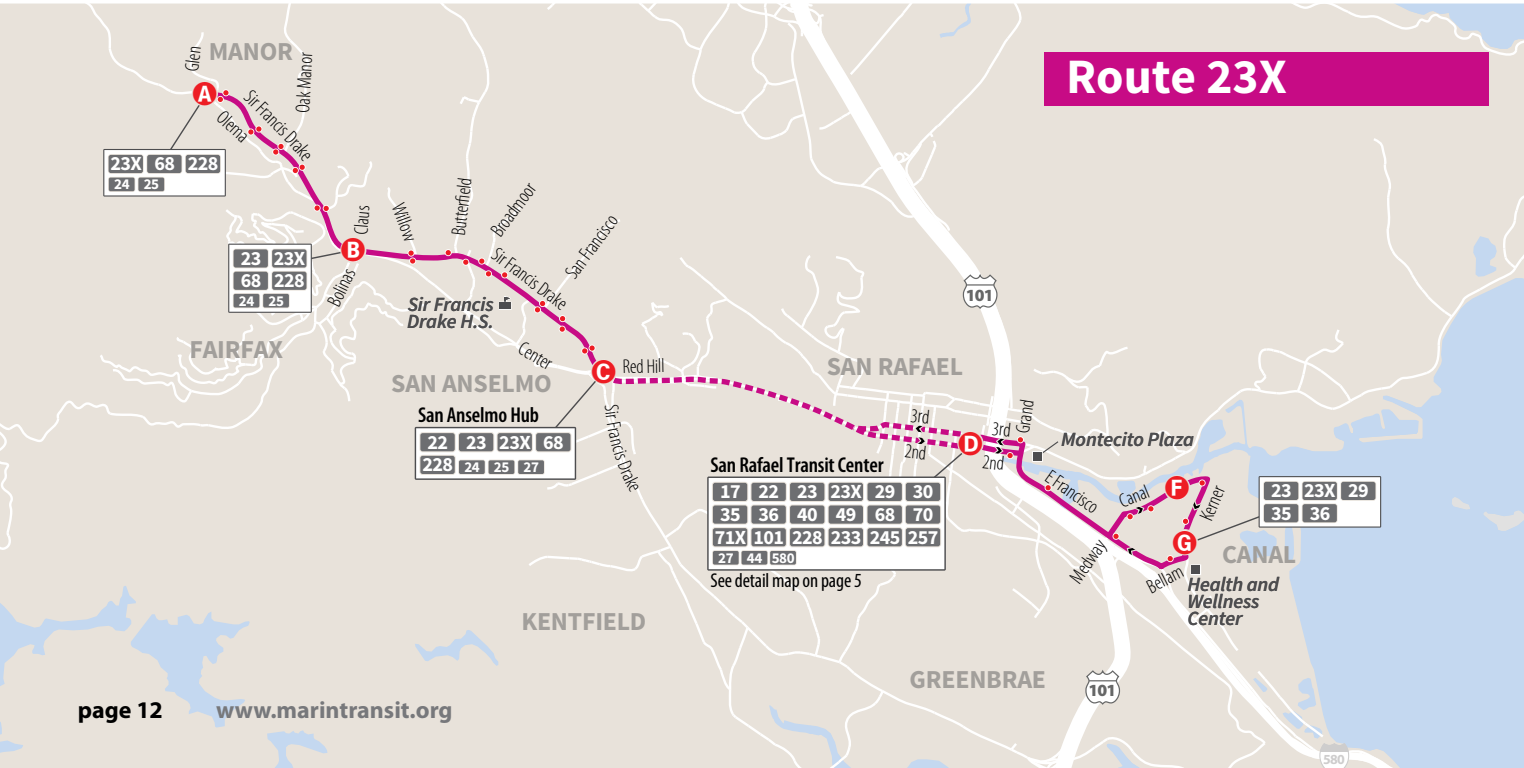

Route 23X

Saturday/Sunday/Holiday

Eastbound to Canal

	Fairfax Sir Francis Drake Bl & Claus Dr	San Anselmo Hub Center Bl & Bridge Av	Arrive San Rafael Transit Center	Depart San Rafael Transit Center	Canal St & Sonoma St	Kerner Blvd & Larkspur St	Target at Shoreline Pkwy
AM	8:04	8:13	8:25	8:30	8:38	8:42	8:48
	9:04	9:13	9:25	9:30	9:38	9:42	9:48
	10:04	10:13	10:25	10:30	10:38	10:42	10:48
	11:04	11:13	11:25	11:30	11:38	11:42	11:48
PM	12:04	12:13	12:25	12:30	12:38	12:42	12:48
	1:04	1:13	1:25	1:30	1:38	1:42	1:48
	2:04	2:13	2:25	2:30	2:38	2:42	2:48
	3:04	3:13	3:25	3:30	3:38	3:42	3:48
	4:04	4:13	4:25	4:30	4:38	4:42	4:48
	5:04	5:13	5:25	5:30	5:38	5:42	5:48
	6:04	6:13	6:25	6:30	6:38	6:42	6:48
	7:04	7:13	7:25	7:30	7:38	7:42	7:48
	8:04	8:13	8:25	8:30	8:38	8:42	8:48

Westbound to Fairfax

	Target at Shoreline Pkwy	Kerner Blvd & Larkspur St	Medway Rd & Mill St	Arrive San Rafael Transit Center	Depart San Rafael Transit Center	San Anselmo Hub Center Bl & Bridge Av	Fairfax Broadway Blvd & Bolinas Rd
AM	7:06	7:12	7:17	7:25	7:30	7:43	7:53
	8:06	8:12	8:17	8:25	8:30	8:43	8:53
	9:06	9:12	9:17	9:25	9:30	9:43	9:53
	10:06	10:12	10:17	10:25	10:30	10:43	10:53
	11:06	11:12	11:17	11:25	11:30	11:43	11:53
PM	12:06	12:12	12:17	12:25	12:30	12:43	12:53
	1:06	1:12	1:17	1:25	1:30	1:43	1:53
	2:06	2:12	2:17	2:25	2:30	2:43	2:53
	3:06	3:12	3:17	3:25	3:30	3:43	3:53
	4:06	4:12	4:17	4:25	4:30	4:43	4:53
	5:06	5:12	5:17	5:25	5:30	5:43	5:53
	6:06	6:12	6:17	6:25	6:30	6:43	6:53
	7:06	7:12	7:17	7:25	7:30	7:43	7:53
	8:06	8:12	8:17	8:25	8:30	8:43	8:53
	9:06	9:12	9:17	9:25	9:30	9:43	9:53

Trip operates Saturdays only

Westbound to Manor

	Route 29 Westbound San Rafael Transit Center	Route 29 Westbound Canal St & Sonoma St	Kerner Blvd & Larkspur St	Arrive San Rafael Transit Center	Depart San Rafael Transit Center	San Anselmo Hub Center Bl & Bridge Av	Fairfax Broadway Blvd & Bolinas Av	Manor Sir Francis Drake Bl & Glen Dr
AM	-	-	6:12	6:25	6:30	6:40	6:51	6:58
	7:00	7:08	7:12	7:25	7:30	7:40	7:51	7:58
	8:00	8:08	8:12	8:25	8:30	8:40	8:51	8:58
	9:00	9:08	9:12	9:25	-	-	-	-
	10:00	10:08	10:12	10:25	-	-	-	-
PM	2:00	2:08	2:12	2:25	2:30	2:40	2:51	2:58
	3:00	3:08	3:12	3:25	3:30	3:40	3:51	3:58
	4:00	4:08	4:12	4:25	4:30	4:40	4:51	4:58
	5:00	5:08	5:12	5:25	5:30	5:40	5:51	5:58
	6:00	6:08	6:12	6:25	6:30	6:40	6:51	6:58
	7:00	7:08	7:12	7:25	-	-	-	-

Route originates from the San Rafael Transit Center as Route 29